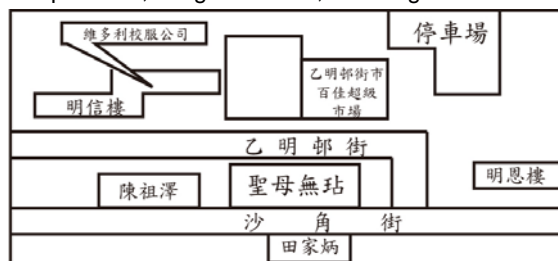

Tseung Kwan O Outlet Tel: 2358 3708
Flat 3, G/F, Blk 1, On Ning Garden, 10 Sheung Ning Road

Shatin Outlet Tel: 2637 3313
Shop 45 G/F, Ming Shun Lau, Jat Ming Chuen

Tai Po Outlet Tel: 2662 3819
Shop 3, G/F, Tai Wing House, Tai Yuen Estate