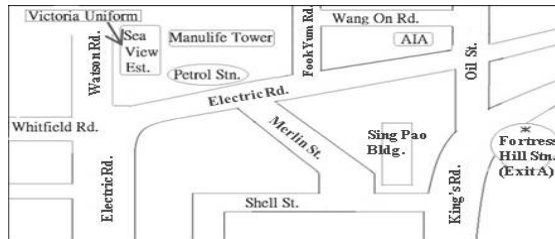

Tuen Mun Outlet Tel: 2404 0177
Shop No. L184, G/F., Butterfly Plaza, Tuen Mun, N.T.

North Point Outlet Tel: 2802 6887
Unit 1403B, 14/F., Block B, Seaview Estate, Watson Road

Tsuen Wan Outlet Tel: 2437 9997
No. 9 G/F, Wing Kai House, Fuk Loi Estate