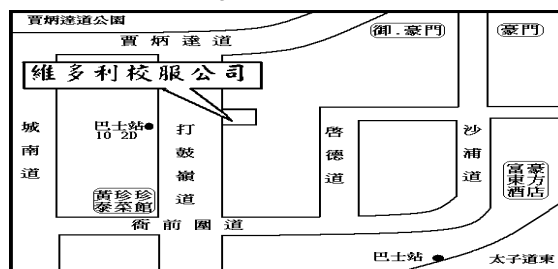

Kowloon City Outlet Tel: 2382 2407
G/F, 64 Tak Ku Ling Road