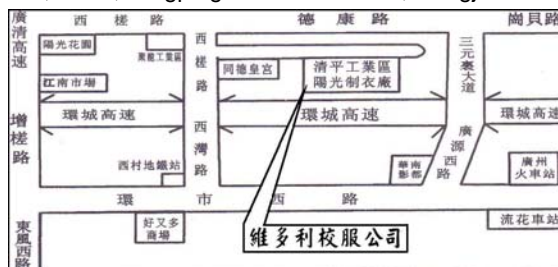

Guangzhou Factory Tel: 3651 2592
3/F, Blk E, Qingping Industrial Estate, Hengjiao