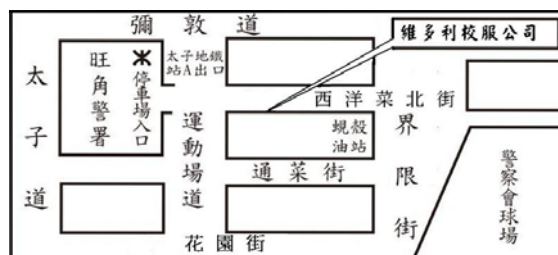

Prince Edward Outlet Tel: 3188 9762
G/F, Flat 1, 302 Sai Yeung Choi Street North